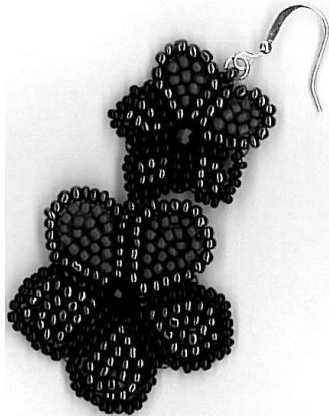

Comes in various colours:
 Blue, green, Yellow, White,
 Pink , orange and black.

Brooch-Single Tot Ribbon white

Item code: B-1TRW
 Wholesale: R11 .00(50 or more)
 Retail: R22.00

AIDS Badge Coloured background

Item code: BA-CB
 Wholesale: R15 .00
 (50 or more)
 Retail: R30.00

AIDS Ribbon-SA flag

Item code: B-RSA
 Wholesale:
 R20 .00
 Retail:
 R40.00

Topsy AIDS Ribbon double Tot green

Item code: B-2TRG
 Wholesale: R23 .00(50 or more)
 Retail: R46.00

Necklace Cluster Daisies

Item code: N-CD
 Wholesale: R60 .00
 Retail: R120.00

Earrings-single Daisies

Item code: E-D1
 Wholesale: R30.00
 (50 or more)
 Retail: R60.00

**Earrings-Double
Daisies**
 Item code: E-D2
 Wholesale: R40 .00
 (50 or more)
 Retail: R80.00

Brooch- Peony
 Item code: B-D2
 Wholesale: R30 .00
 (50 or more)
 Retail: ~~R60.00~~
 R75.00

Earrings-Single Daisy
 Item code: E-D
 Wholesale: R 30.00
 (50 or more)
 Retail: R60.00

**Beaded Disk
Pendant**
 Item code: P-BD
 Wholesale:
 R15 .00
 Retail: R30.00